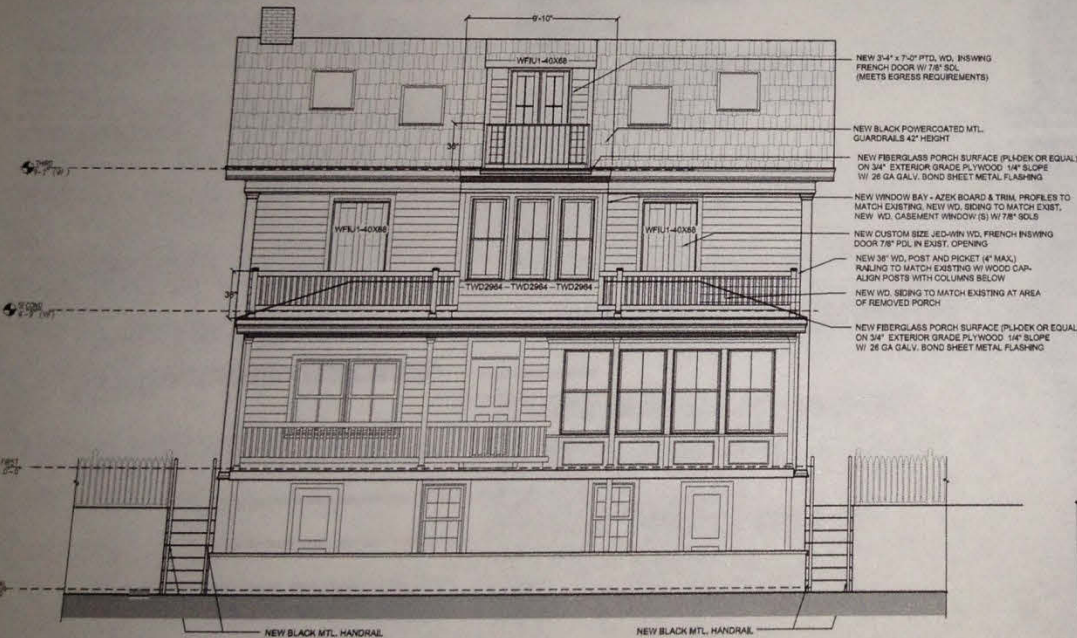

Introducing...

G A I A Guest House

In the Heart of New Hope, Pennsylvania, USA

Coming Soon:

find your color

be inspired

start your project

1 EAST ELEVATION
SCALE: 1/4"=1'-0"

3 WEST ELEVATION
SCALE: 1/4"=1'-0"

2 NORTH ELEVATION
SCALE: 1/4"=1'-0"

4 SOUTH ELEVATION
SCALE: 1/4"=1'-0"

On the Banks of History

Make Your Own History

Where George Washington Crossed the Delaware River

An Inn for all Seasons...

Balconies and Fireplaces

MARTEL FRÈRES & C^E
ALÈS (GARD)
Fondés en 1838

Healing Gardens

A "Green" facility

S. Knapton

Grand Opening 2012