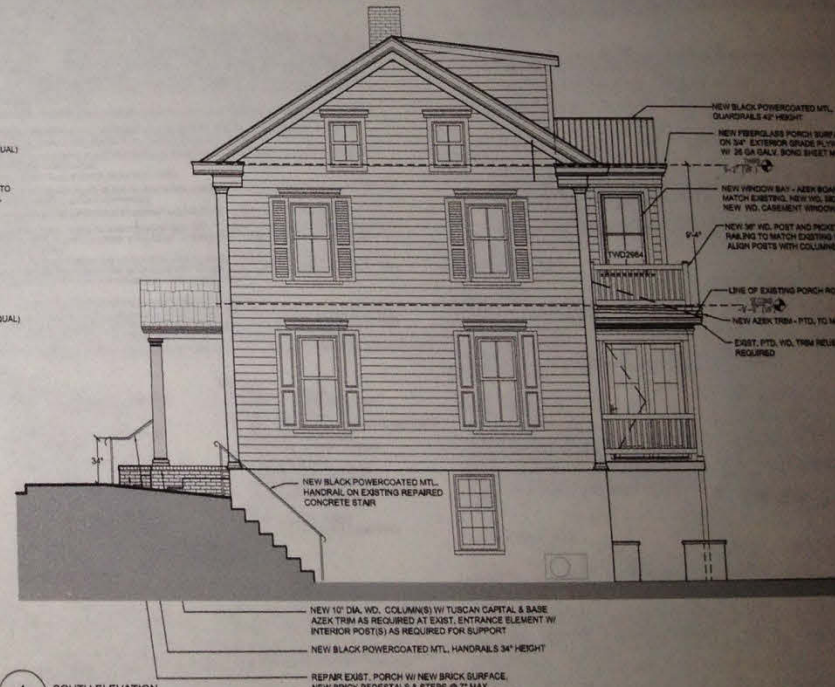

Introducing...

G A I A Guest House

In the Heart of New Hope, Pennsylvania, USA

Coming Soon:

find your color

be inspired

start your project

1 EAST ELEVATION
SCALE: 1/4"=1'-0"

3 WEST ELEVATION
SCALE: 1/4"=1'-0"

2 NORTH ELEVATION
SCALE: 1/4"=1'-0"

4 SOUTH ELEVATION
SCALE: 1/4"=1'-0"

On the Banks of History

Make Your Own History

Where George Washington Crossed the Delaware River

An Inn for all Seasons...

Balconies and Fireplaces

MARTEL FRÈRES & C^E
ALÈS (GARD)
Fondés en 1838

Healing Gardens

A "Green" facility

S. Knapton

Grand Opening 2012