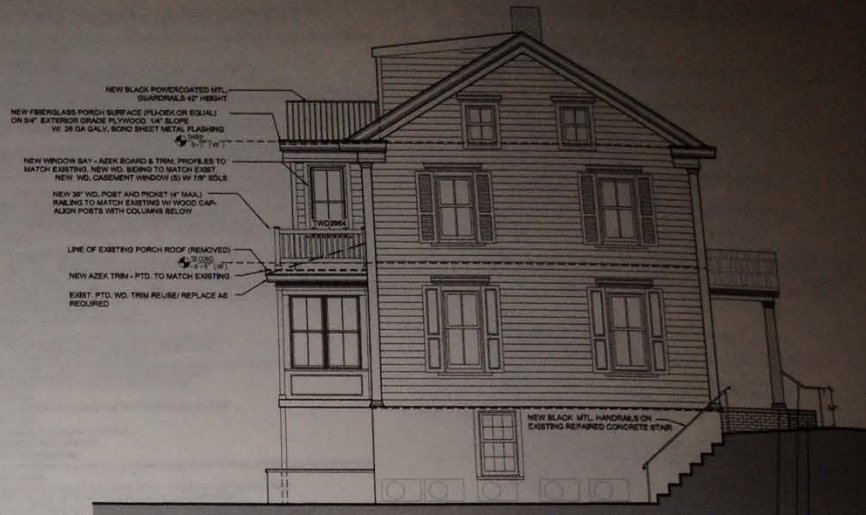

Introducing...

G A I A Guest House

In the Heart of New Hope, Pennsylvania, USA

Coming Soon:

find your color

be inspired

start your project

1 EAST ELEVATION
SCALE: 1/4"=1'-0"

3 WEST ELEVATION
SCALE: 1/4"=1'-0"

2 NORTH ELEVATION
SCALE: 1/4"=1'-0"

4 SOUTH ELEVATION
SCALE: 1/4"=1'-0"

On the Banks of History

Make Your Own History

Where George Washington Crossed the Delaware River

An Inn for all Seasons...